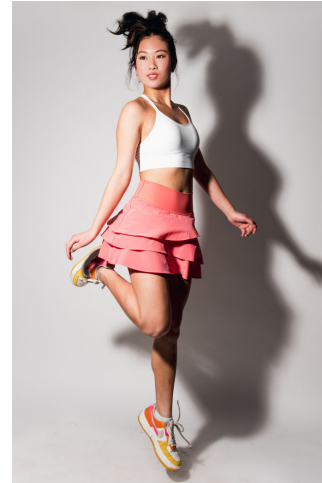

# MPM MODELS

Jasmine Huang

Height : 5'2.5" / 159 cm | Bust : 32" / 81 cm | Waist : 25.5" / 65 cm | Hips : 36" / 91 cm | Shoe : 7.5 US / 5.5 UK | Hair Colour : Dark Brown | Eyes : Hazel