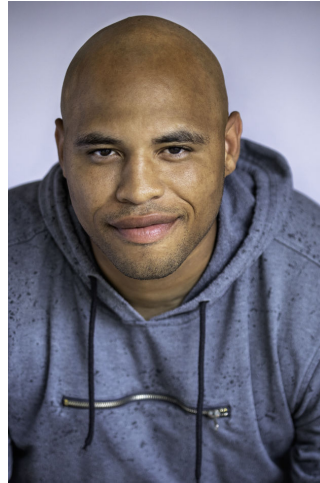

MPM MODELS

Matthew Thompson

Height : 6'5" / 196 cm | Waist : 38" / 97 cm | Chest : 19" / 48 cm | Hips : 48" / 122 cm | Hair Colour : Bald | Eyes : Brown

MPM MODELS

Matthew Thompson

Height : 6'5" / 196 cm | Waist : 38" / 97 cm | Chest : 19" / 48 cm | Hips : 48" / 122 cm | Hair Colour : Bald | Eyes : Brown